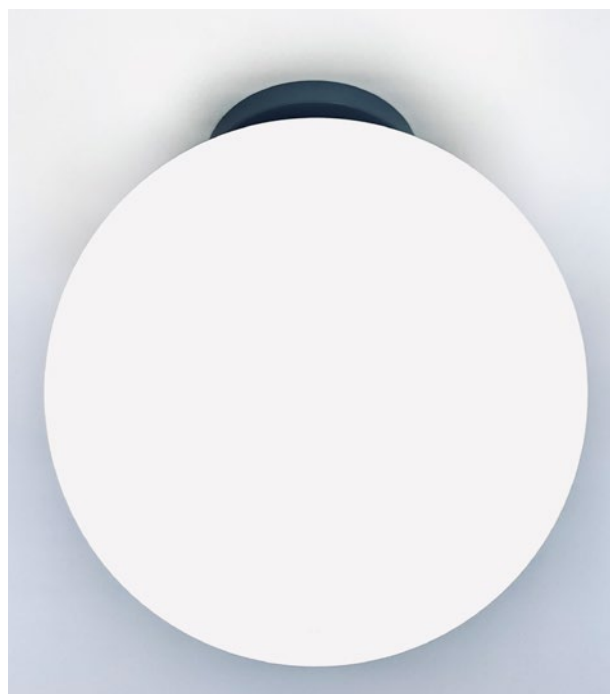

WWXC-LED

Type:	
Job Name:	

Construction:

- Combination of steel and aluminum construction
- Diffuser is white smooth acrylic

Light Source:

- LED
- Dimming to 10% **Included**

Notes:

- Canopy mounts to standard "J-Box"
- UL and CUL listed **DAMP** location
- 5-Year Warranty on LED Components
- CRI > 90
- Universal 120/277 volt standard

WWXH 12 - 14 - 16 - 18

Height: 13¼" 15¼" 17¼" 19¼"

Diameter: 12" 14" 16" 18"

ORDERING INFORMATION

Example: WWXC-12-LED-O4A-4-Z1-WSA-DIM

WWXC

Size	LED					Kelvin	Cage	Finish	Diffusers	Options
		Watts	Source Lumens	Dimming	Energy Star	2 3000K 3 3500K 4 4000K		B1 Satin Black B2 Text Black Z1 Satin Bronze Z3 Text Bronze W1 Yolk White W2 Gloss White T4 Shimmer Gray M13 Anod Silver T6 Pewter W13 Pearl Beige Optional (See Price List) M17 Brass Powder A15 Medium Gray G13 Sage Green W18 Sand Fossil U13 Cornflower Blue	WSA White Smooth Acrylic	DIM LED dimming driver (0 - 10v)
12-LED	O4A	24	3200	0-10v	NO					
	1E26		0	TRIAC/ELV	NO					
14-LED	O4A	24	3200	0-10v	NO					
	1E26		0	TRIAC/ELV	NO					
16-LED	O4A	24	3200	0-10v	NO					
	O4B	29	4000	0-10v	NO					
18-LED	O4A	24	3200	0-10v	NO					
	O4B	29	4000	0-10v	NO					