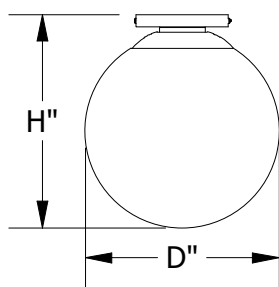

WWXC-LED

Type:	
Job Name:	

Construction:

- Combination of steel and aluminum construction
- Diffuser is white smooth acrylic

Light Source:

- LED
- Dimming to 10% **Included**

Notes:

- Canopy mounts to standard "J-Box"
- UL and CUL listed **DAMP** location
- 5-Year Warranty on LED Components
- CRI > 90
- Universal 120/277 volt standard

WWXH 12 - 14 - 16 - 18

Height: 13¼" 15¼" 17¼" 19¼"

Diameter: 12" 14" 16" 18"

ORDERING INFORMATION

Example: WWXC-12-LED-O4A-4-Z1-WSA-DIM

WWXC

Size	LED					Kelvin	Cage	Finish	Diffusers	Options
		Watts	Source Lumens	Dimming	Energy Star	2 3000K 3 3500K 4 4000K		B1 Satin Black B2 Text Black Z1 Satin Bronze Z3 Text Bronze W1 Yolk White W2 Gloss White T4 Shimmer Gray M13 Anod Silver T6 Pewter W13 Pearl Beige Optional (See Price List) M17 Brass Powder A15 Medium Gray G13 Sage Green W18 Sand Fossil U13 Cornflower Blue	WSA White Smooth Acrylic	DIM LED dimming driver (0 - 10v)
12-LED	O4A	24	3200	0-10v	NO					
	1E26		0	TRIAC/ELV	NO					
14-LED	O4A	24	3200	0-10v	NO					
	1E26		0	TRIAC/ELV	NO					
16-LED	O4A	24	3200	0-10v	NO					
	O4B	29	4000	0-10v	NO					
18-LED	O4A	24	3200	0-10v	NO					
	O4B	29	4000	0-10v	NO					