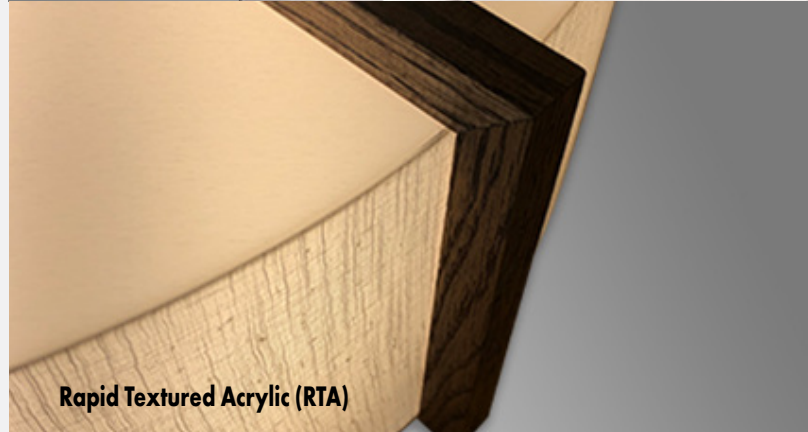

White Linen Acrylic (WLA)