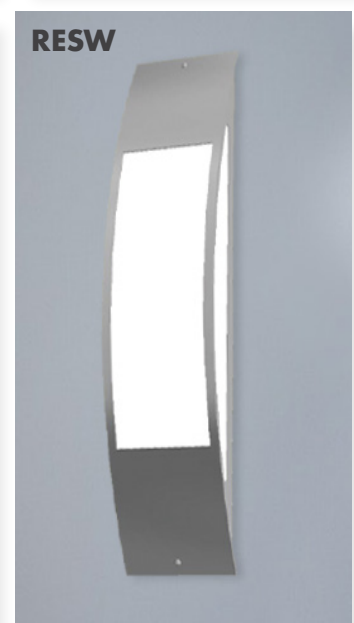

RE Collection

The RE Collection's curved rectangular shape makes it a perfect wall sconce for vanities and corridors. The fixture's popularity is due to its clean and smooth lines, as well as its strong yet appealing light. Whether your space requires a splash of personality with task-oriented light or a wash of helpful downlight, the RE Collection ensures style and functionality. Lightway offers a wide variety of diffuser options, from textured polycarbonate, linen acrylic, and even sophisticated alabaster. View our *Finishes & Diffusers* featurette for a better look at our selection.

- Dimming (TRIAC/ELV) to 10%, 120v only
- Horizontal and Vertical Wall Mounting
- 5 Diffuser options and 13 finishes
- UL and CUL Listed DAMP Location