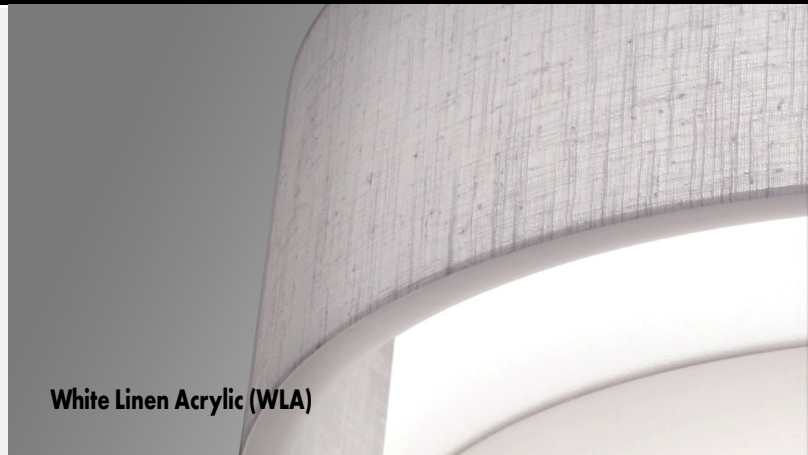

LIGHTWAY INDUSTRIES

As you know, acrylic fabric diffusers are no stranger to the lighting industry, and for a good reason! Lightway's Linen Series features washable acrylic lenses made from fused pure polyester fabric.

Lightway's Linen Series includes the LC Drum & Tiered Collection, Decorative Accent Collection, RE Collection, as well as the Steel & Linen Sconce Collection.

All our contemporary Damp-Listed Linen Series collections are made-to-order in America to satisfy all your custom design and mechanical accommodations.

Combined with your desired powder coat or metal finish, Lightway's four-color selection of acrylic diffusers will add comfort and warmth to any space.

As usual, shipments include mounting hardware and information as well as a 5-year warranty on LED components.

Choosing to install Lightway's Linen Series is an investment in your building's value and improvement.