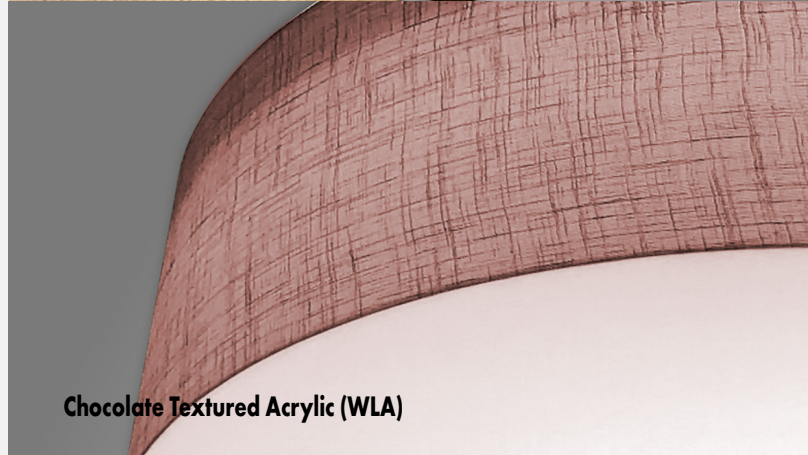

Rapid Textured Acrylic (RTA)