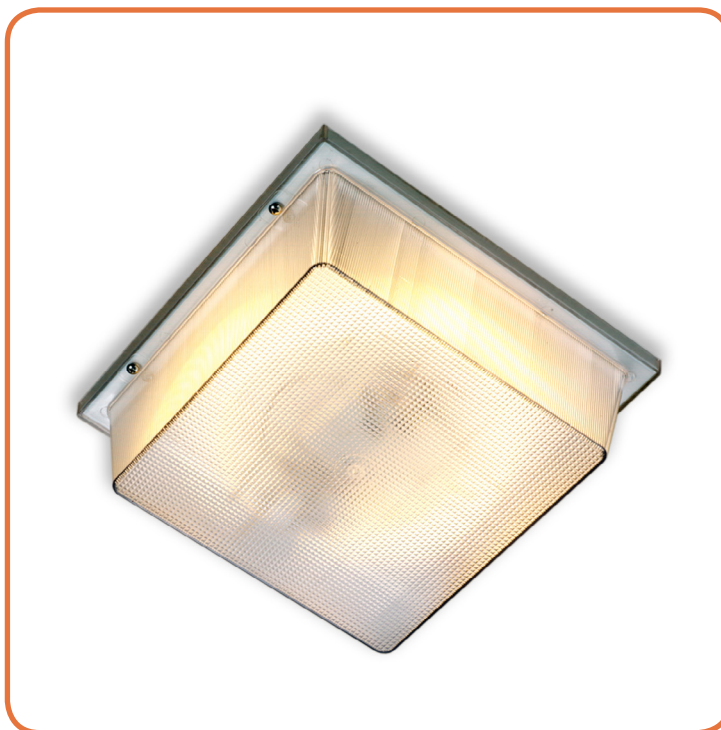

# CSXC-LED

## Construction:

- Steel pan
- Diffuser is clear prismatic polycarbonate
- Optional white smooth polycarbonate diffuser

## Light Source:

- LED
- Dimming to 10% **Included**

### CSXC-11

Height - 4"

Width - 10 5/8"

Depth - 10 5/8"