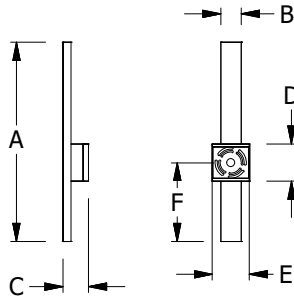

Revision: 06/23/2022

BLDW-LED

Construction:

- Steel housing and chassis
- Diffused LED Arrays

Light Source:

- LED
- Dimming to 10% **Included**

Notes:

- Indirect Wall Wash Lighting
- ADA Compliant
- Universal Mounting to Standard J-Box
- UL and CUL listed **DAMP** location
- LED Components
 - Replaceable Module
 - CRI > 90
 - Universal 120/277 volt standard
 - 5-Year Warranty on LED Components

Type:	
Job Name:	

BLDW-24-LED

- A - 24"
- B - 2.5"
- C - 3"
- D - 4.5"
- E - 4.5"
- F - 9.5"*

*From Bottom

ORDERING INFORMATION

Example: BLDW-24-LED-03A-4-B1

BLDW

Size	LED					Kelvin	Cage	Finish	Diffuser	Options
		Watts	Source Lumens	Dimming	Energy Star	2 3000K 3 3500K 4 4000K		B1 Satin Black B2 Text Black M13 Anod Silver T4 Shimmer Gray T6 Pewter W1 Yolk W2 Gloss White W3 Text White W13 Pearl Beige Z1 Satin Bronze Z3 Text Bronze		DIM LED dimming driver (0 - 10v) Dimming to 10% (Included)
24-LED	03A	18	2400	0-10v	NO		Optional (See Price List) P2 Brushed Alum P9 Brushed Nickel			