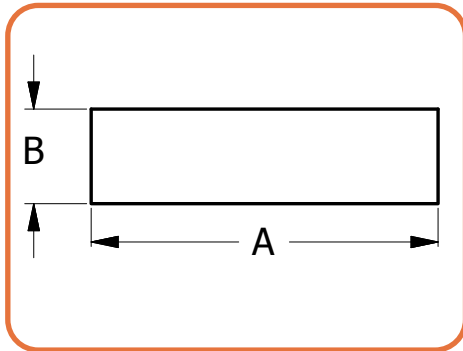

LDLH-LED

STEM OPTION -1S15