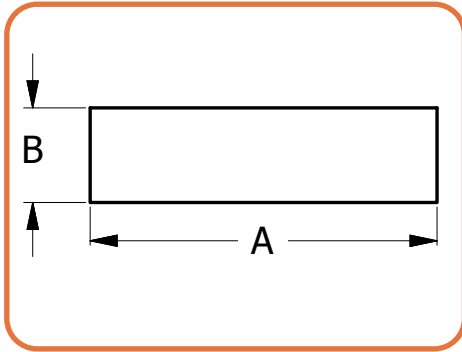

LCWH-LED

STEM OPTION -1S15