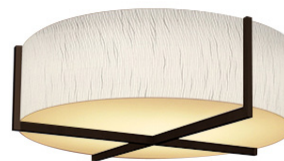

LCWH-LED

Construction:

- Bottom Diffuser is a White Textured Acrylic
- Side Diffuser is a Translucent Bonded Linen Material with a variety of color options.
- 5/8" sq Oak stained accent trim

Light Source:

Type:	
Job Name:	

Shown with White Linen Acrylic Side Lens

- Ceiling mounted version available, See **LCWC**

DIFFUSER OPTIONS

LCWH-LED

STEM OPTION -1S15

STEM OPTION -1SLM45

STEM OPTION -AIRCRAFT CABLE WITH CORD-(4AC-xSJ)

STEM OPTION -AIRCRAFT CABLE WITH CORD-(3AC-xSJ)

	DIM 'A'	DIM 'B'	OAH
LCWH-16	16"	4.5"	12"
LCWH-20	20"	5.25"	12"
LCWH-25	25"	8"	15"
LCWH-31	31"	8"	24"

ORDERING INFORMATION

Example: LCWH-16-LED-F1Q-4-W2-S02-WLA-WTA-DIM-4AC-12"OAH