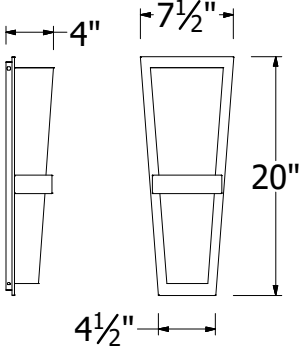

HENW-LED

Construction:

- Steel housing and chassis
- Seamless one piece laminated textile polycarbonate diffuser

Light Source:

- LED
- Dimming to 10% **Included**

Notes:

- Keyhole slots or center lockup for standard J-box
- Custom cage styles available
- Open top and bottom
- UL and CUL listed **DAMP** location
- LED Components
 - Replaceable Module
 - CRI > 80
 - Universal 120/277 volt standard
 - 5-Year Warranty on LED Components

Type:	
Job Name:	

ORDERING INFORMATION

Example: HENW-20-LED-O2A16-4-Z3-SWLP

HENW

Size	LED					Kelvin	Cage	Finish	Diffuser	Options
		Watts	Source Lumens	Dimming	Energy Star	2 3000K 4 4000K		B1 Satin Black B2 Text Black Z1 Satin Bronze Z3 Text Bronze W1 Yolk White W2 Gloss White T4 Shimmer Gray M13 Anod Silver T6 Pewter W13 Pearl Beige	SWLP Soft white linen polycarbonate WTP White Textured Polycarbonate WSP White Smooth Polycarbonate	DIM LED dimming driver (0 - 10v)
20-LED	O2A16	16	2122	0-10v	NO	Optional 3 3500K	Optional (See Price List) M17 Brass Powder M16 Antique Brass P2 Brushed Alum P9 Brushed Nickel			