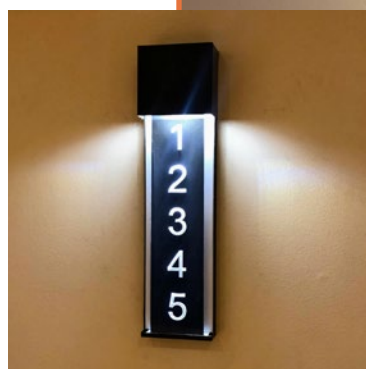

SWLW-LED

Construction:

- Steel housing and chassis
- Floating edge lit diffuser is a flame polished White Frosted Acrylic
- Optional diffuser available upon request

Light Source:

- LED

Notes:

- Mounts to standard J-Box with keyhole slots
- Optional Photocell (21)120v only
- Optional J-Box with knockouts for surface mount conduit (increases depth to 3 1/2")
- ADA Compliant
- UL and CUL listed **WET** location
- Optional edge lit Address numbers
- LED Components
 - Replaceable Module
 - CRI > 80
 - Universal 120/277 volt standard
 - 5-Year Warranty on LED Components

Type:	
Job Name:	

Shown with Address Option

WALL

CEILING

PENDANT

OUTDOOR

ORDERING INFORMATION

Example: SWLW-12-LED-U-5W-2-B1-R1-WFA

--	--	--	--	--	--	--	--

Model	Cage	Voltage	Lamping	Kelvin	HousingFinish	Backplate Finish	Edge Lit Diffuser
SWLW-12-LED SWLW-16-LED		U 120 - 277	5w LED / 725lm	2 3000K 4 4000K Optional 3 3500K 1 2700K	B1 Satin Black W2 Gloss White Z1 Satin Bronze Z3 Text Bronze W1 Yolk W3 Text White B2 Text Black T4 Shimmer Gray M13 Anod Silver T6 Pewter W13 Pearl Beige	Same Match Housing B1 Satin Black W2 Gloss White Z1 Satin Bronze Z3 Text Bronze W1 Yolk W3 Text White B2 Text Black T4 Shimmer Gray M13 Anod Silver T6 Pewter W13 Pearl Beige	None Only Backplate exposed WFA White Frosted Acrylic Rain Clear Rain Texture Acrylic ADDRESS- Vertical Engraved Numbers Options 39 J-Box with Knockouts 42 All Aluminum Construction 21 Photocell - See Notes -01 120 volt Address Option called out: ##### -Call out what numbers to be printed