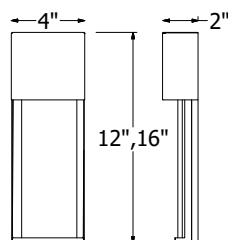

SWLW-LED

Construction:

- Steel housing and chassis
- Floating edge lit diffuser is a flame polished White Frosted Acrylic
- Optional diffuser available upon request

Light Source:

- LED

Notes:

- Mounts to standard J-Box with keyhole slots
- Optional Photocell (21)120v only
- Optional J-Box with knockouts for surface mount conduit (increases depth to 3 1/2")
- ADA Compliant
- UL and CUL listed **WET** location
- Optional edge lit Address numbers
- LED Components
 - Replaceable Module
 - CRI > 80
 - Universal 120/277 volt standard
 - 5-Year Warranty on LED Components

--	--	--	--	--	--	--	--

Model	Cage	Voltage	Lamping	Kelvin	HousingFinish	Backplate Finish	Edge Lit Diffuser
SWLW-12-LED SWLW-16-LED		U 120 - 277	5w LED / 725lm	2 3000K 4 4000K Optional 3 3500K 1 2700K	B1 Satin Black W2 Gloss White Z1 Satin Bronze Z3 Text Bronze W1 Yolk W3 Text White B2 Text Black T4 Shimmer Gray M13 Anod Silver T6 Pewter W13 Pearl Beige	Same Match Housing B1 Satin Black W2 Gloss White Z1 Satin Bronze Z3 Text Bronze W1 Yolk W3 Text White B2 Text Black T4 Shimmer Gray M13 Anod Silver T6 Pewter W13 Pearl Beige	None Only Backplate exposed WFA White Frosted Acrylic Rain Clear Rain Texture Acrylic ADDRESS- Vertical Engraved Numbers Options 39 J-Box with Knockouts 42 All Aluminum Construction 21 Photocell - See Notes -01 120 volt Address Option called out: ##### -Call out what numbers to be printed