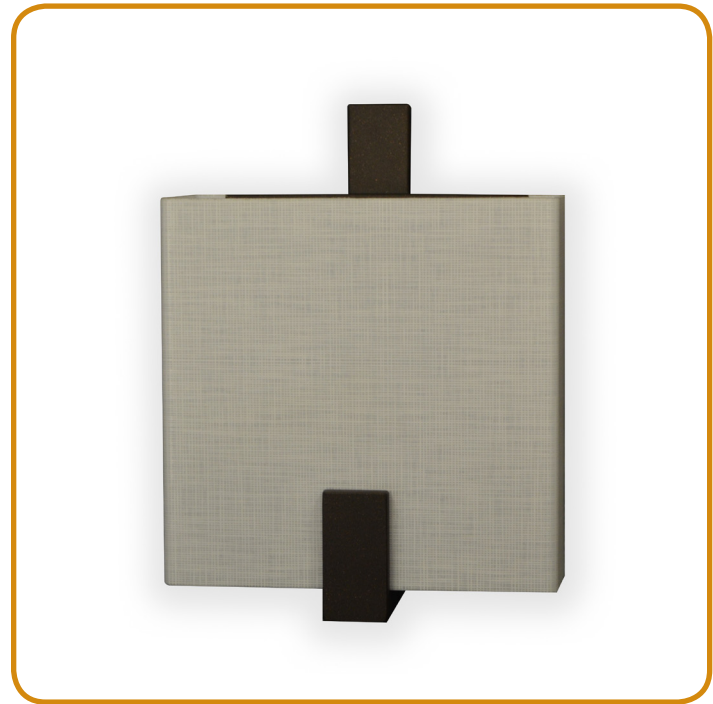

Type:	
Job Name: