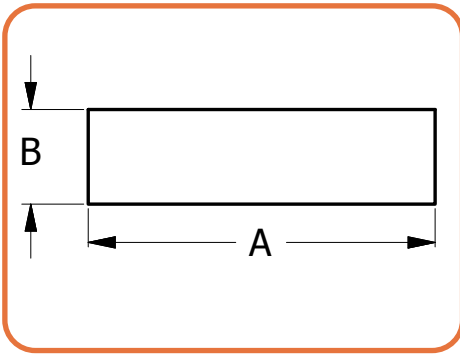

LCLH-E26

STEM OPTION -1S15