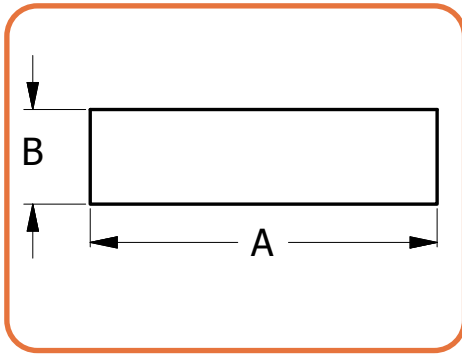

LCLH-LED

STEM OPTION -1S15