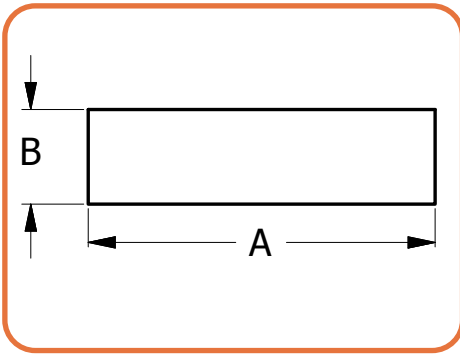

LCBH-E26

STEM OPTION -1S15