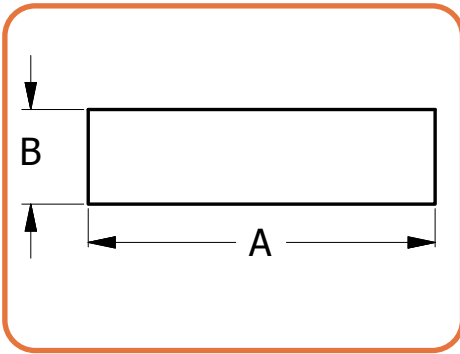

LCBH-LED

STEM OPTION -1S15

STEM OPTION -1SLM45

STEM OPTION -AIRCRAFT
CABLE WITH CORD-(4AC-XSJ)

STEM OPTION -AIRCRAFT
CABLE WITH CORD-(3AC-XSJ)

	DIM 'A'	DIM 'B'	OAH
LCBH-12	12.25"	4.5"	12"
LCBH-15	15"	4.5"	12"
LCBH-19	19"	5.25"	12"
LCBH-24	24"	8"	15"
LCBH-30	30"	8"	24"
LCBH-36	36"	8"	24"