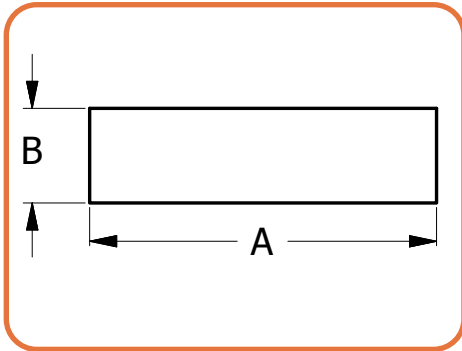

LCLH-E26

STEM OPTION -1515