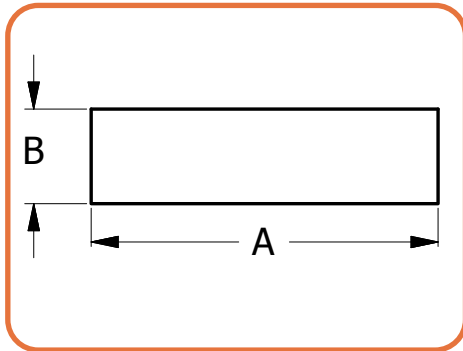

STEM OPTION -1S15

STEM OPTION -1SLM45

STEM OPTION -AIRCRAFT
CABLE WITH CORD-(4AC-xSJ)

STEM OPTION -AIRCRAFT
CABLE WITH CORD-(3AC-xSJ)

	DIM 'A'	DIM 'B'	OAH
LCLH-12	12.25"	4.5"	12"
LCLH-15	15"	4.5"	12"
LCLH-19	19"	5.25"	12"
LCLH-24	24"	8"	15"
LCLH-30	30"	8"	24"
LCLH-36	36"	8"	24"