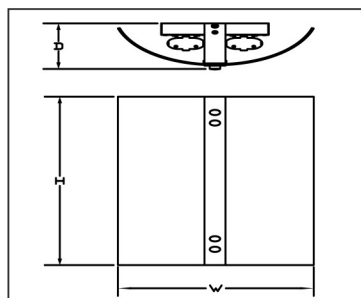

LTAW-LED

Construction:

- Steel chassis; accent bar is aluminum
- Diffuser is .10" thick white smooth acrylic

Light Source:

- LED
- Dimming to 10% **Included**

Notes:

- Center lockup – hardware included
- Open top and bottom for up and down light
- Horizontal or vertical mounting
- ADA compliant except with decorative knob option (DK)
- Optional Battery Backup
- UL and CUL listed **DAMP** location
- LED Components
 - Replaceable Module
 - CRI > 80
 - Universal 120/277 volt standard
 - 5-Year Warranty on LED Components

Height - 12" - 16" - 26"

Width - 9 1/4"

*Depth - 4"

MC - 6" - 8" - 13"

*Decorative knobs increases depth to 4 1/4"

Type:	
Job Name:	

ORDERING INFORMATION

Example: **LTAW-16-LED-O2C-4-T4-WSA-SG-DK**

LTAW Options

(FI) Filigree

(SG) Solid

(VG) Vertical Groove

(HL) Horizontal Ladder

(DK) Decorative Knobs

LTAW-12

Height - 12"
Width - 9 1/4"
* Depth - 4"

LTAW-16

Height - 16"
Width - 9 1/4"
*Depth - 4"

LTAW-26

Height - 26"
Width - 9 1/4"
*Depth - 4"

* Decorative knobs increases depth to 4 1/4"

28435 Industry Drive., Valencia, California 91355
West Coast Sales: 800-325-4448 / 661-257-0286 • fax 800-323-2346 / 661-257-0201
East Coast Sales: 866-350-0991 • fax 866-490-5754
www.lightwayind.com • sales@lightwayind.com