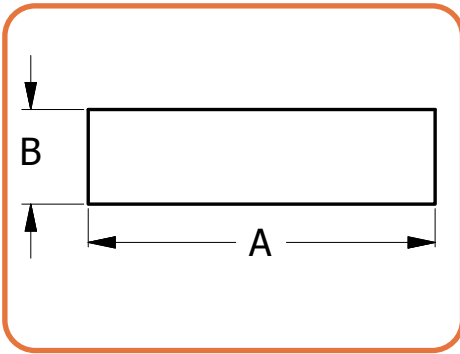

LCVH-LED

STEM OPTION -1S15