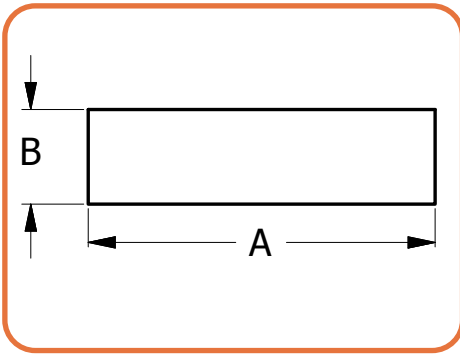

LCVH-E26

STEM OPTION -1S15