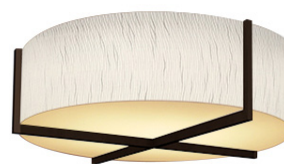

LCWH-LED

Construction:

- Bottom Diffuser is a White Textured Acrylic
- Side Diffuser is a Translucent Bonded Linen Material with a variety of color options.
- 5/8" sq Oak stained accent trim

Light Source:

Type:	
Job Name:	

Shown with White Linen Acrylic Side Lens

- Ceiling mounted version available, See **LCWC**

DIFFUSER OPTIONS

LCWH-LED

STEM OPTION -1S15

STEM OPTION -1SLM45

STEM OPTION -AIRCRAFT CABLE WITH CORD-(4AC-xSJ)

STEM OPTION -AIRCRAFT CABLE WITH CORD-(3AC-xSJ)

	DIM 'A'	DIM 'B'	OAH
LCWH-16	16"	4.5"	12"
LCWH-20	20"	5.25"	12"
LCWH-25	25"	8"	15"
LCWH-31	31"	8"	24"

ORDERING INFORMATION

Example: LCWH-16-LED-F1Q-4-W2-S02-WLA-WTA-DIM-4AC-12"OAH