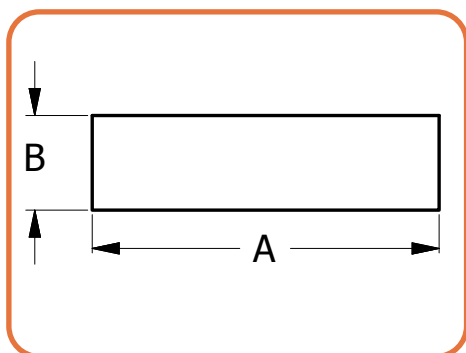

STEM OPTION -1S15