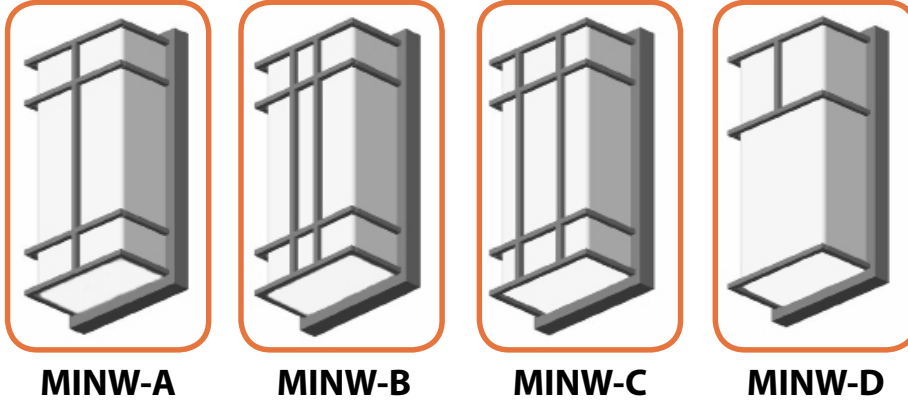

MINW

Cage Styles and Accents

Cage Styles

OPTIONAL CAGE ACCENTS

(Not required, leave blank if undesired)

1) Optional Accent Location

(Shown as "C" cage. Others are Similar)