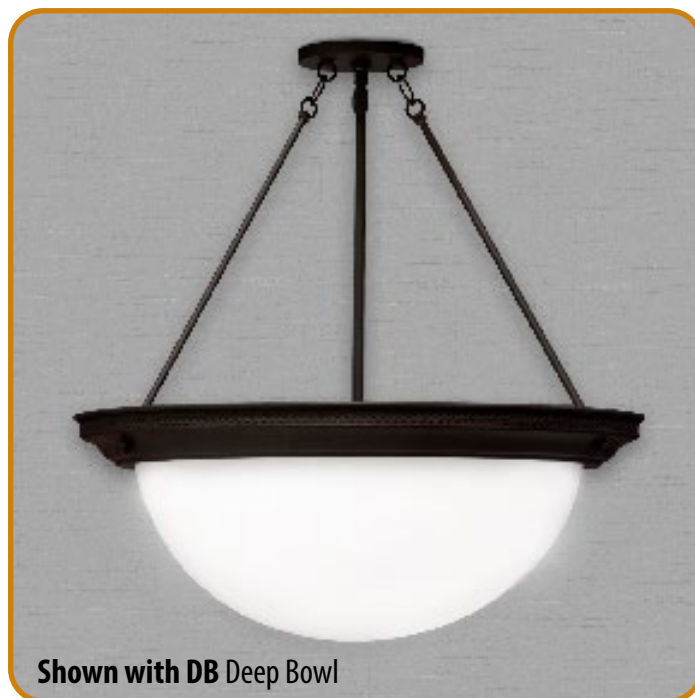

MONH Series

The pendant bowl light fixture effortlessly combines functionality and sophistication, delivering soft, evenly distributed light to create a welcoming ambiance.

Lightway MONH presents versatile designs with options such as Elliptical White Smooth Acrylic bowls or selections in Amber Honey, Beige, or Opal Alabaster, all encased in a finely crafted hand-spun steel ring. Available in 24-inch, 36-inch, and 43-inch diameters, these fixtures offer diverse stem styles, mounting heights, and advanced features like a concealed infrared occupancy sensor and integral battery backup.

28435 Industry Drive., Valencia, California 91355
800-325-4448 / 661-257-0286 • fax 800-323-2346 / 661-257-0201
www.lightwayind.com • sales@lightwayind.com

Revision: 04/03/2026

Construction:

- Steel housing and chassis
- Elliptical white smooth acrylic bowl is standard
- Optional alabaster bowl available in elliptical or deep

Light Source:

- LED
- Incandescent socket base

Notes:

- Canopy mounts to J-Box with integral safety cable
- Custom mounting heights available
- Multiple canopy and stem options available.
- Custom overall heights available
- Single stem (1S45) suspension with 45-degree swivel
- **Build America, Buy America Act Compliant**
- UL and CUL listed **DAMP** location
- LED Array
 - Replaceable Module
 - CRI > 90
 - Universal 120/277 volt standard
 - 5-Year Warranty on LED Components

Type:	
Job Name:	

Shown with DB Deep Bowl

DIFFUSER OPTIONS

White Smooth
Acrylic (WSA)

Amber Honey
Acrylic (AHA)

Beige Alabaste
Acrylic (BAA)

Opal Alabaste
Acrylic (OAA)

MONH-LED